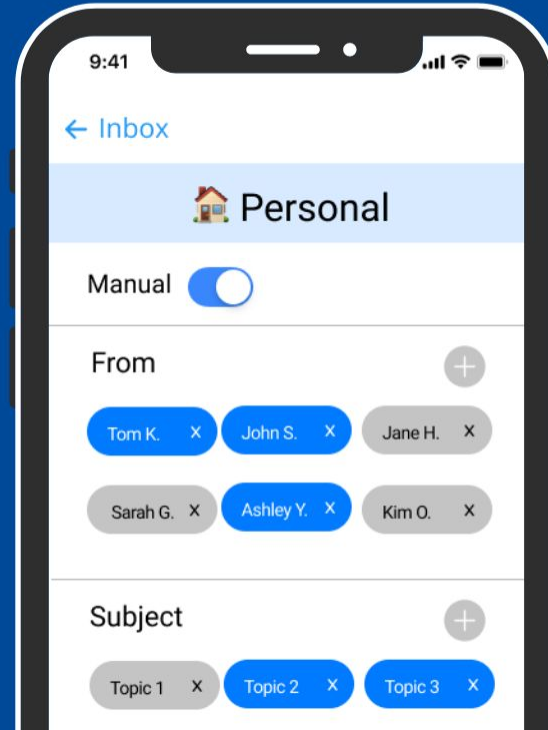

Personalization

Research

Prototype