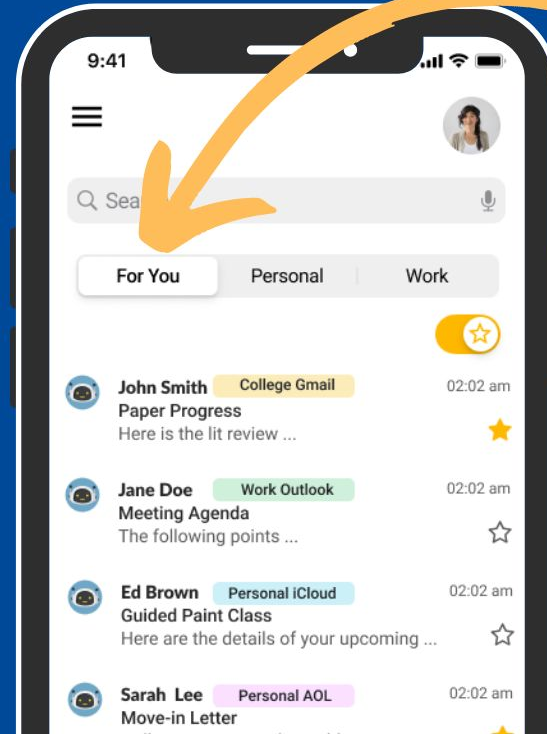

Research

Prototype

Machine Learning

For You!