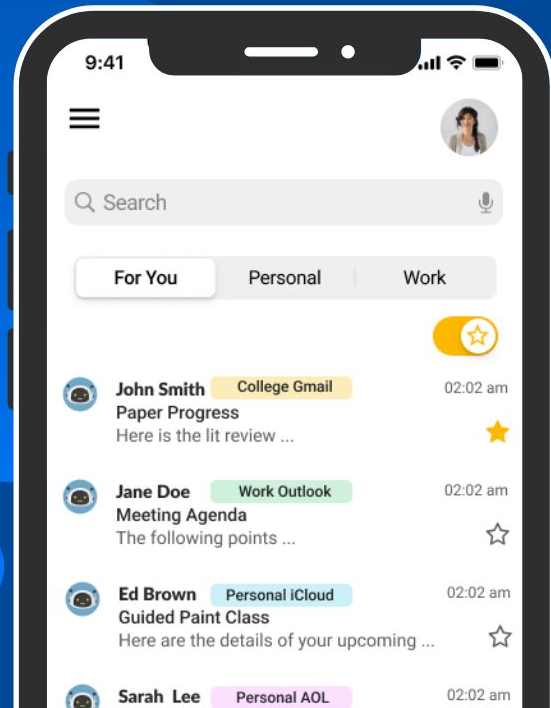

Design Changes