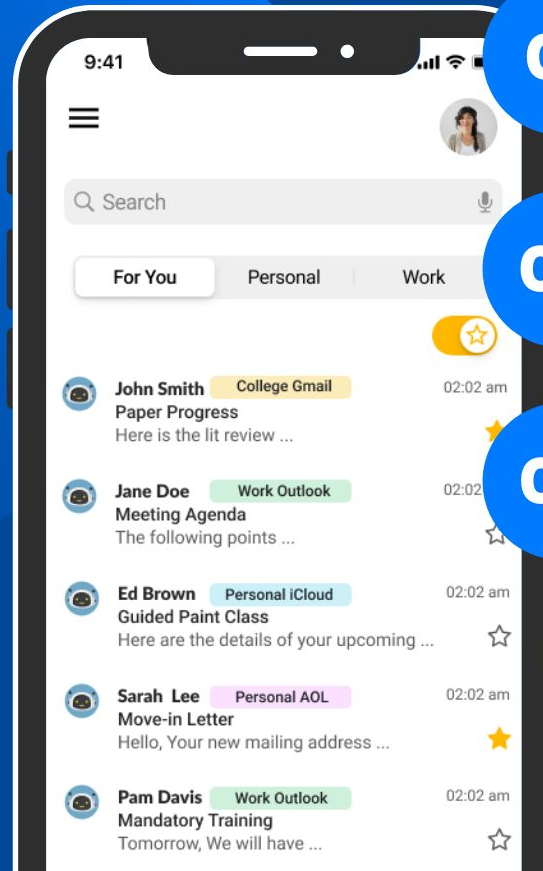

# Tasks

MyBox is a mobile application that allows users to change the view of their email inbox based on their needs

MyBox Views

Work  
**FOR YOU**  
Personal

01

Choose the 'Personal View' for email display.