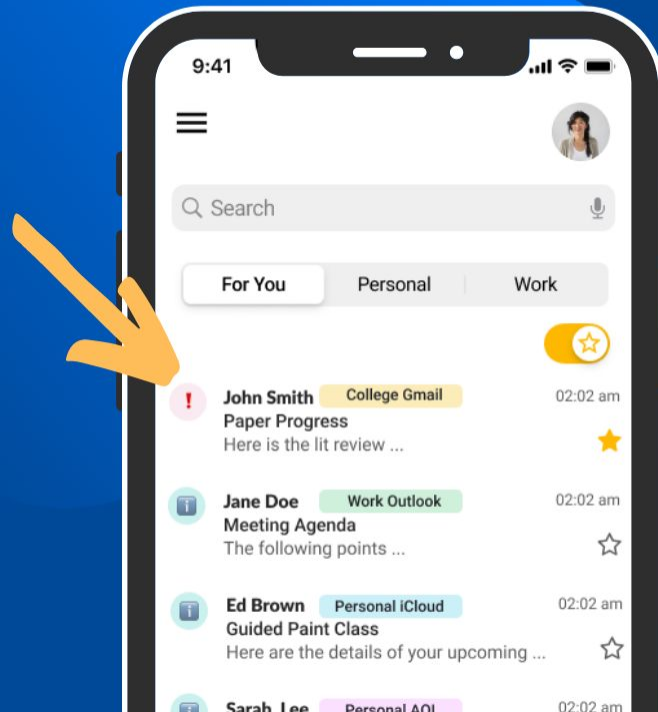

Design Changes