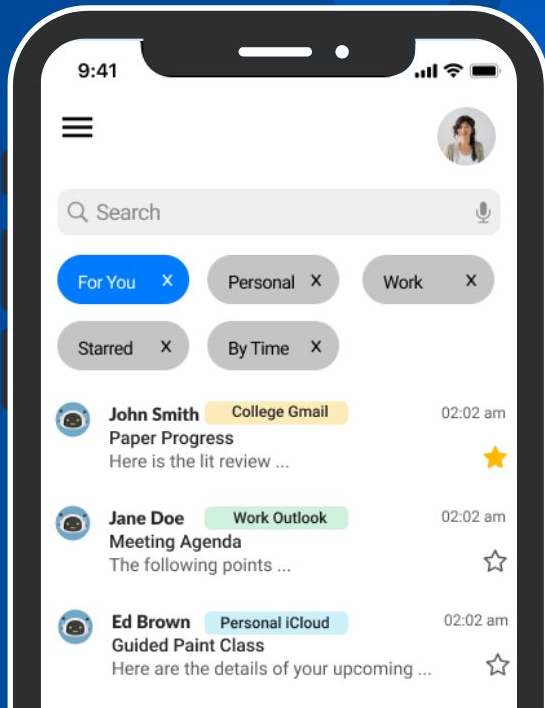

# Tasks

MyBox is a mobile application that allows users to change the view of their email inbox based on their needs

MyBox Views

Work  
**FOR YOU**  
Personal

01

Choose the 'Personal View' for email display.

02

Open the first email from the 'For You' view list.

03

Configure the 'Personal View' settings in 'Manual' mode.

[Figma Link](#)

# Design Changes