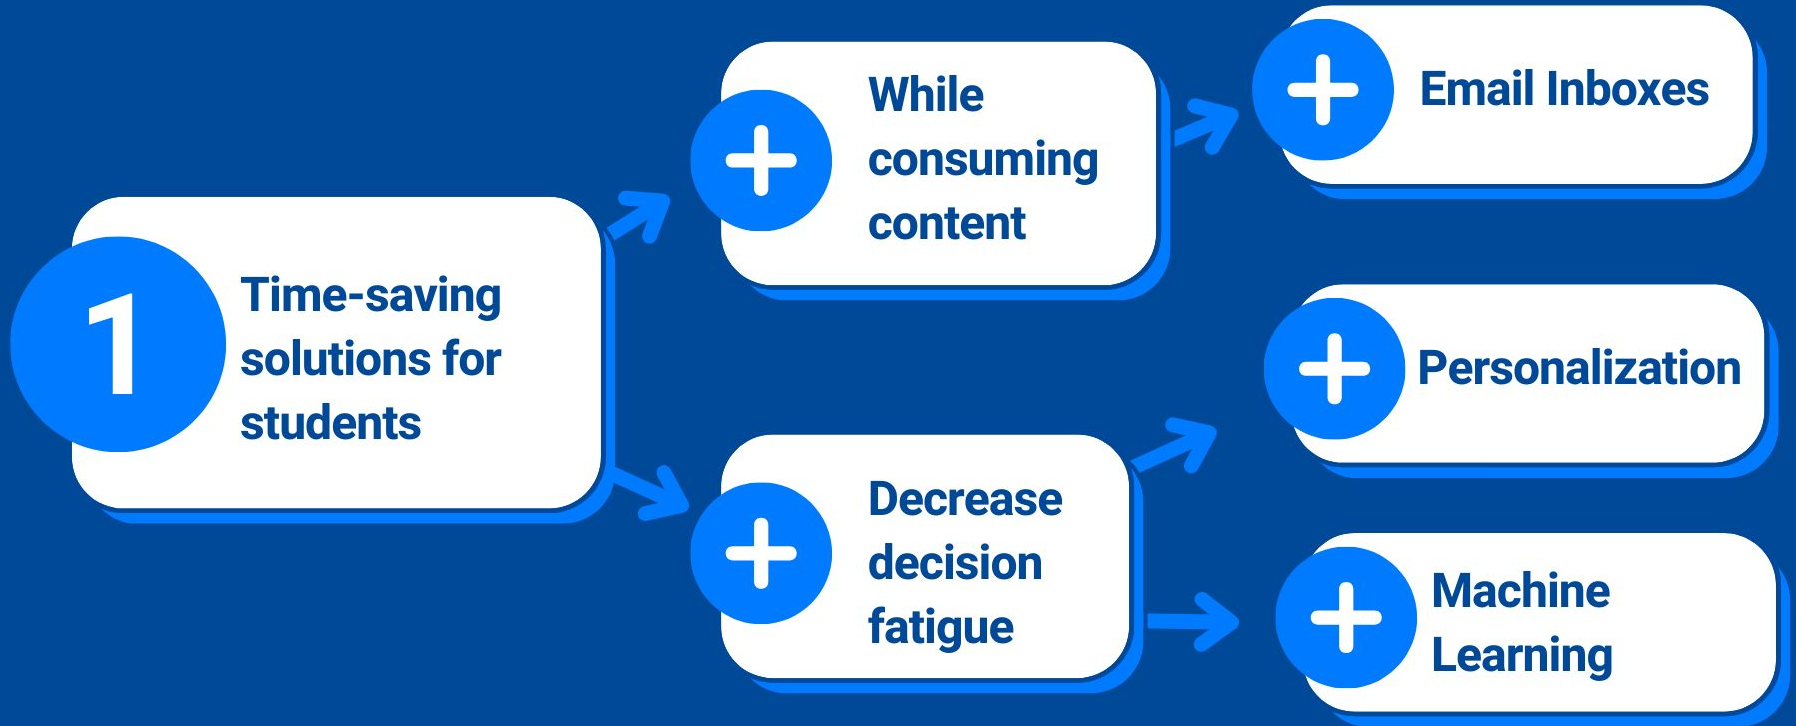

Research Question