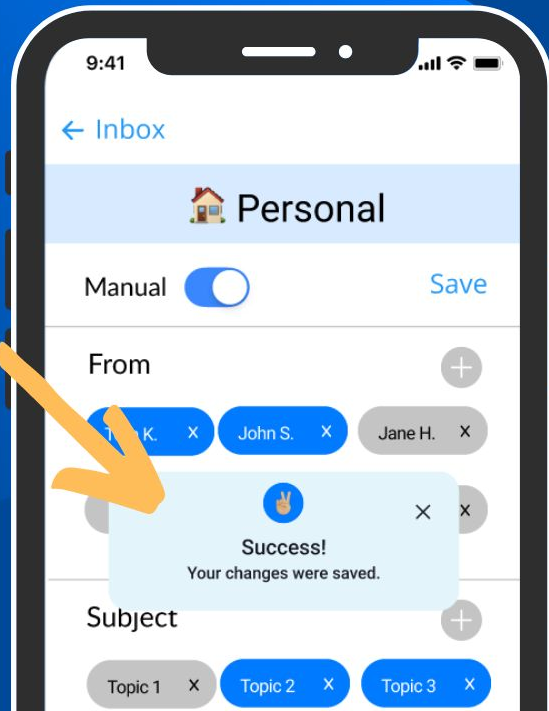

Design Changes